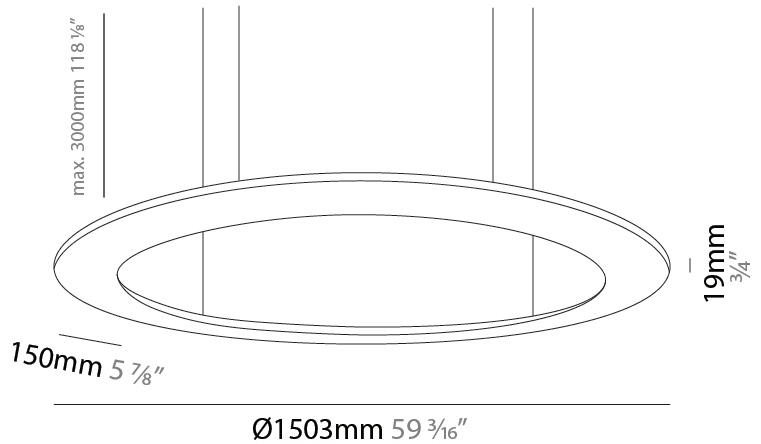

INFINITY SUSPENSION

A51084- -

base number   Color   Finish
Temperature   Options

1. To build a product code in our configurator select the specify button on the base model # product page
2. To build a manual product code on this datasheet choose from the options listed below in blue font and add the suffix to the base model #

GENERAL

Series: Infinity
Brand: Ivela
Division: Architectural
Mounting Type: Suspension
Mounting Location: Ceiling
Subcategory: Panels

PHYSICAL

Shape: Square
Length (mm): 1503
Length (in): 59 3/16
Width (mm): 100
Width (in): 3 15/16
Height (mm): 19
Height (in): 3/4
Max. Overall Height (mm): 2500
Max. Overall Height (in): 98 7/16
Light Distribution: Direct
Diffuser: PMMA - Opal
Fixture Finish: WHI / BLK / GLD
Fixture Material: Aluminum

ELECTRICAL

Lamp Type: LED
Input Wattage (W): 94
Dimming: Tri-Mode (Non-Dimming and Phase Dimming (120Vac only) and 0-10V Dimming)
Driver Included: No
Driver Location: Remote
Driver Type: Constant Voltage - Universal
Driver Class: Class 1 and Class 2
Housing: ENCP 8 (SC Power) ENCP 10 (Mean Well)
Input Voltage (V): 120 - 277
Output Voltage (V): 24

LED

Color Temperature (°K): 2700 / 3000 / 4000
Max. Delivered Lumen (lm): 5640 / 5875 / 6227
Nominal Lumen (lm): 5640 / 5875 / 6227
CRI: >93 CRI
Lamp Life (hrs): 50000

OPTICAL

RATINGS AND CERTIFICATIONS

Certified By: Certified for North American Standards
IP rating: IP20

PROJECT
TYPE
SPECIFIER
QUANTITY
DATE