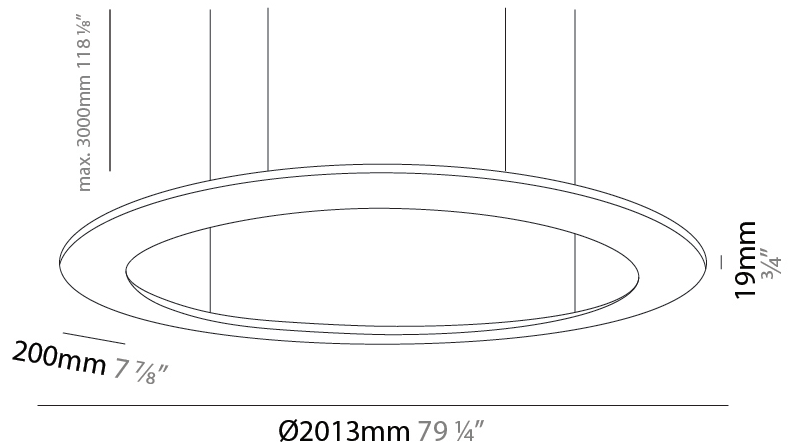

PROJECT	
TYPE	
SPECIFIER	
QUANTITY	
DATE	

INFINITY SUSPENSION

A51085-

base number   Color   Finish
Temperature   Options

1. To build a product code in our configurator select the specify button on the base model # product page
2. To build a manual product code on this datasheet choose from the options listed below in blue font and add the suffix to the base model #

GENERAL

Series: Infinity
Brand: Ivela
Division: Architectural
Mounting Type: Suspension
Mounting Location: Ceiling
Subcategory: Panels

PHYSICAL

Shape: Square
Length (mm): 2103
Length (in): 79 1/4
Width (mm): 100
Width (in): 3 15/16
Height (mm): 19
Height (in): 3/4
Max. Overall Height (mm): 2500
Max. Overall Height (in): 98 7/16
Light Distribution: Direct
Diffuser: PMMA - Opal
Fixture Finish: WHI / BLK / GLD
Fixture Material: Aluminum

ELECTRICAL

Lamp Type: LED
Input Wattage (W): 126
Dimming: Tri-Mode (Non-Dimming and Phase Dimming (120Vac only) and 0-10V Dimming)
Driver Included: No
Driver Location: Remote
Driver Type: Constant Voltage - Universal
Driver Class: Class 1
Housing: ENCP 8
Input Voltage (V): 120 - 277
Output Voltage (V): 24

LED

Color Temperature (°K): 2700 / 3000 / 4000
Max. Delivered Lumen (lm): 7560 / 7875 / 8347
Nominal Lumen (lm): 15120 / 15750 / 16675
CRI: >93 CRI
Lamp Life (hrs): 50000

OPTICAL

RATINGS AND CERTIFICATIONS

Certified By: Certified for North American Standards
IP rating: IP20