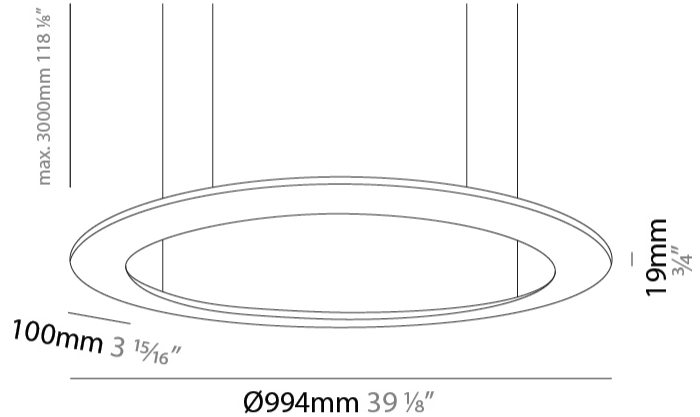

INFINITY SUSPENSION

A51083-

base number   Color   Finish
Temperature   Options

1. To build a product code in our configurator select the specify button on the base model # product page
2. To build a manual product code on this datasheet choose from the options listed below in blue font and add the suffix to the base model #

GENERAL

Series: Infinity
Brand: Ivela
Division: Architectural
Mounting Type: Suspension
Mounting Location: Ceiling
Subcategory: Panels

PHYSICAL

Shape: Square
Length (mm): 994
Length (in): 39 1/8"
Width (mm): 100
Width (in): 3 15/16"
Height (mm): 19
Height (in): 3/4"
Max. Overall Height (mm): 2500
Max. Overall Height (in): 98 7/16"
Light Distribution: Direct
Diffuser: PMMA - Opal
Fixture Finish: WHI / BLK / GLD
Fixture Material: Aluminum

ELECTRICAL

Lamp Type: LED
Input Wattage (W): 62
Dimming: Tri-Mode (Non-Dimming and Phase Dimming (120Vac only) and 0-10V Dimming)
Driver Included: No
Driver Location: Remote
Driver Type: Constant Voltage - Universal
Driver Class: Class 2
Housing: ENCP 5 (ERP) ENCP 8 (SC Power)
Input Voltage (V): 120 - 277
Output Voltage (V): 24

LED

Color Temperature (°K): 2700 / 3000 / 4000
Max. Delivered Lumen (lm): 3720 / 3875 / 4107
Nominal Lumen (lm): 7440 / 7770 / 8215
CRI: >93 CRI
Lamp Life (hrs): 50000

OPTICAL

RATINGS AND CERTIFICATIONS

Certified By: Certified for North American Standards
IP rating: IP20

PROJECT	
TYPE	
SPECIFIER	
QUANTITY	
DATE