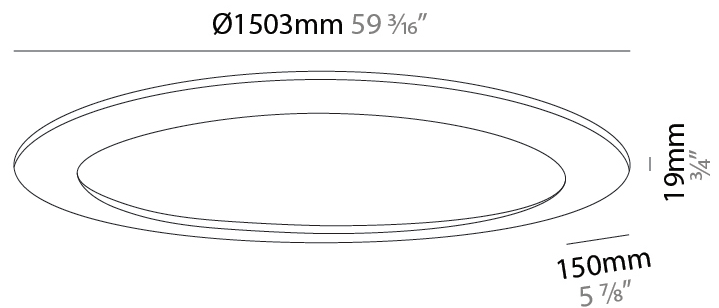

PROJECT	_____
TYPE	_____
SPECIFIER	_____
QUANTITY	_____
DATE	_____

INFINITY SURFACE

A52053- _____ - _____
base number   Color   Finish
                         Temperature   Options

1. To build a product code in our configurator select the specify button on the base model # product page
2. To build a manual product code on this datasheet choose from the options listed below in blue font and add the suffix to the base model #

GENERAL

Series: Infinity
Brand: Ivela
Division: Architectural
Mounting Type: Surface
Mounting Location: Wall / Ceiling
Subcategory: Panels

PHYSICAL

Shape: Square
Length (mm): 1503
Length (in): 59 ³/₁₆"
Width (mm): 100
Width (in): 3 ¹⁵/₁₆"
Height (mm): 19
Height (in): 3/4
Light Distribution: Direct
Diffuser: PMMA - Opal
Fixture Finish: WHI / BLK / GLD
Fixture Material: Aluminum

ELECTRICAL

Lamp Type: LED
Input Wattage (W): 94
Dimming: Tri-Mode (Non-Dimming and Phase Dimming (120Vac only) and 0-10V Dimming)
Driver Included: No
Driver Location: Remote
Driver Type: Constant Voltage - Universal
Driver Class: Class 1 and Class 2
Housing: ENCP 8 (SC Power) ENCP 10 (Mean Well)
Input Voltage (V): 120 - 277
Output Voltage (V): 24

LED

Color Temperature (°K): 2700 / 3000 / 4000
Max. Delivered Lumen (lm): 5640 / 5875 / 6227
Nominal Lumen (lm): 11280 / 11750 / 12455
CRI: >93 CRI
Lamp Life (hrs): 50000

OPTICAL

RATINGS AND CERTIFICATIONS

Certified By: CSA Certified to UL and CSA Standards
IP rating: IP20