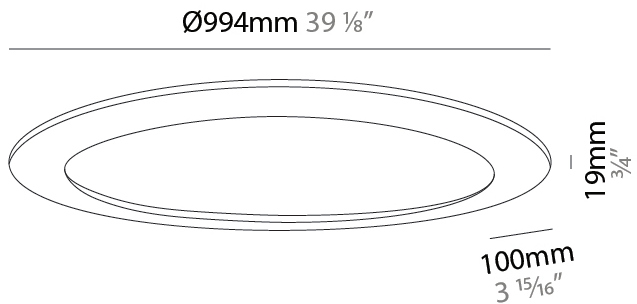

INFINITY SURFACE

A52052- -

base number   Color   Finish
Temperature   Options

PROJECT
TYPE
SPECIFIER
QUANTITY
DATE

1. To build a product code in our configurator select the specify button on the base model # product page
2. To build a manual product code on this datasheet choose from the options listed below in blue font and add the suffix to the base model #

GENERAL

Series: Infinity
Brand: Ivela
Division: Architectural
Mounting Type: Surface
Mounting Location: Wall / Ceiling
Subcategory: Panels

PHYSICAL

Shape: Square
Length (mm): 994
Length (in): 39 1/8
Width (mm): 100
Width (in): 3 15/16
Height (mm): 19
Height (in): 3/4
Light Distribution: Direct
Diffuser: PMMA - Opal
Fixture Finish: WHI / BLK / GLD
Fixture Material: Aluminum

ELECTRICAL

Lamp Type: LED
Input Wattage (W): 62
Dimming: Tri-Mode (Non-Dimming and Phase Dimming (120Vac only) and 0-10V Dimming)
Driver Included: No
Driver Location: Remote
Driver Type: Constant Voltage - Universal
Driver Class: Class 2
Housing: ENCP 5 (ERP) ENCP 8 (SC Power)
Input Voltage (V): 120 - 277
Output Voltage (V): 24

LED

Color Temperature (°K): 2700 / 3000 / 4000
Max. Delivered Lumen (lm): 3720 / 3875 / 4107
Nominal Lumen (lm): 7440 / 7770 / 8215
CRI: >93 CRI
Lamp Life (hrs): 50000

OPTICAL

RATINGS AND CERTIFICATIONS

Certified By: CSA Certified to UL and CSA Standards
IP rating: IP20